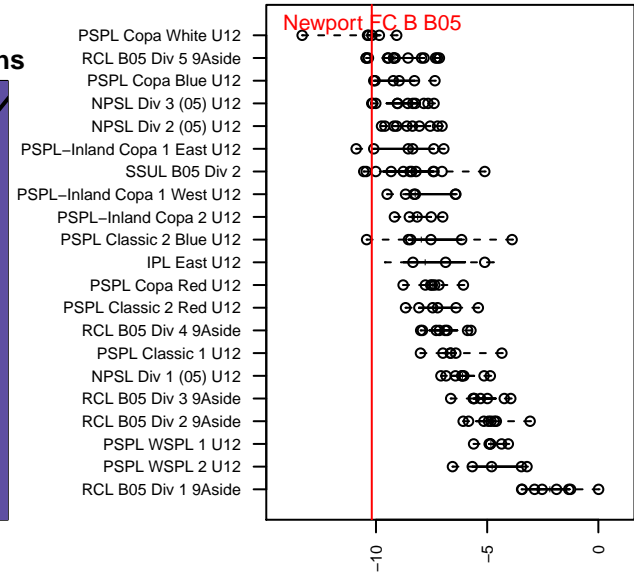

**attack and defense rating
relative to others at age
and all opponents in last 13 months**