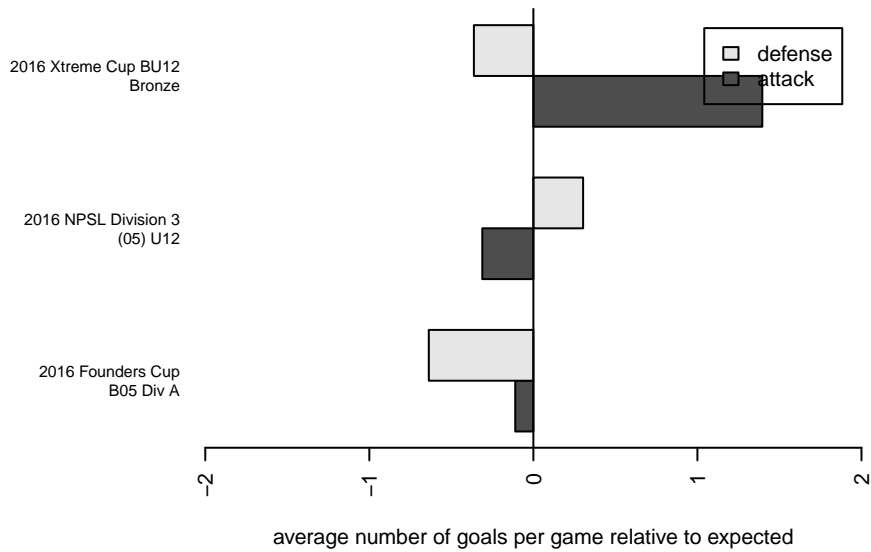

Performance relative to 13 month average