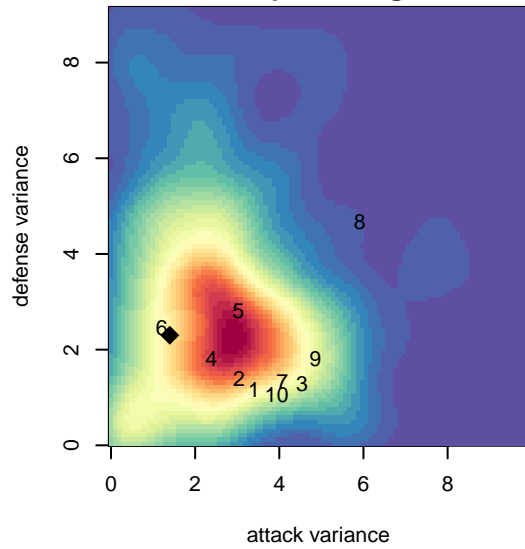

Newport FC B B05

Newport Youth SC
Bellevue, WA
B05 total strength=272
attack=0.29 defense=0.09
fall league = NPSL Div 3 (05) U12

alt names used:
Newport FC B05B
Newport Select FC
Newport FC B05B

Venues played:
2016 Xtreme Cup BU12 Bronze
2016 NPSL Division 3 (05) U12
2016 Founders Cup B05 Div A

Newport FC B B05
Dots are actual minus expected GF (blue circles) and GA (red triangles).
Blue line is smoothed change in attack strength. Red is smoothed change in defense strength.

**attack and defense variance (black dot)
relative to other teams
and top 10 in region**